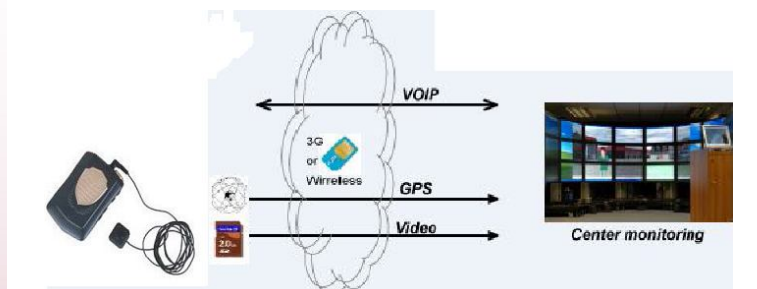

3G GPS PORTABLE CAMERA (MODEL No. HDVR01M02)

Features:

1. H.264 codec
2. Dual streams: local recording at D1 and transmitting at real-time CIF resolution
3. Two way audio
4. Built-in WCDMA/HSPA, 850/1900/2100MHz, Uplink 7.2Mbps
5. Built-in GPS
6. SD card for local storage (up to 16GB)
7. 1.8 inch TFT monitor for live/playback view
8. 2700mAh lithium battery (up to 4 hrs)
9. Including wireless remote control
10. 9.5x6.5x1.5cm, less than 0.5KG

System Diagram:

Free bundled CMS software:

- 1) Connecting up to 128 devices
- 2) Live
- 3) Playback
- 4) 2 way audio & audio broadcast
- 5) Event notices
- 6) PTZ control

* Spec is subject to changes without notices. V 2011.01.04